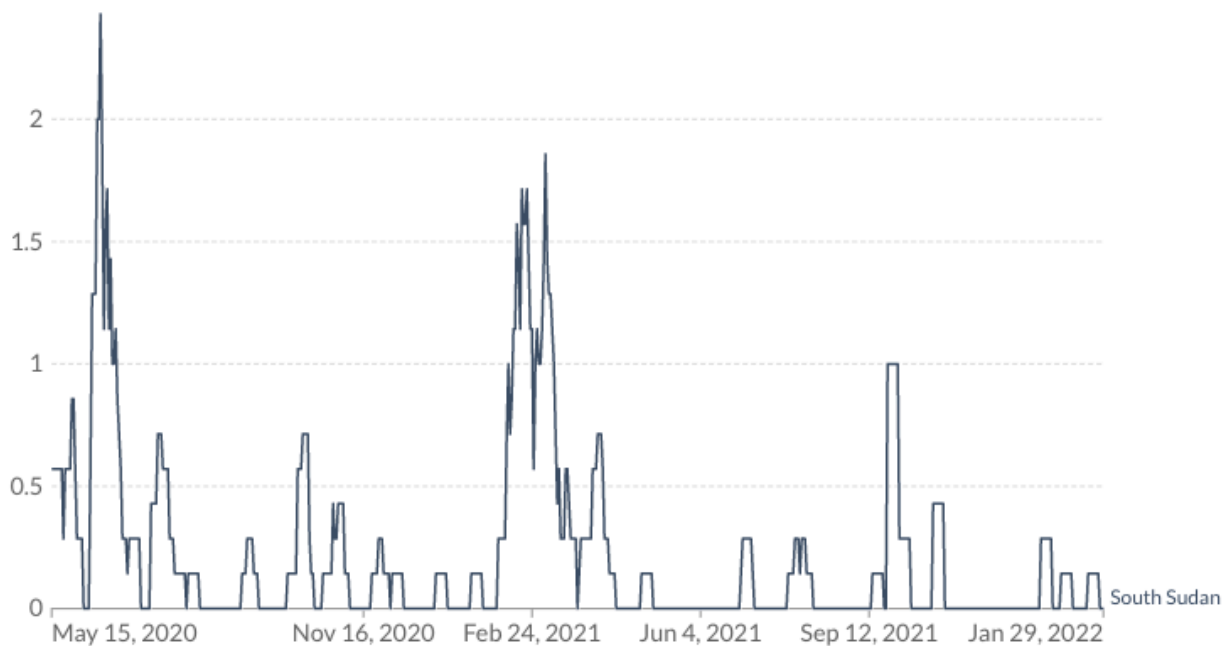

The graphs show South Sudan daily confirmed and cumulative COVID-19 deaths. See [here](#)

Daily new confirmed COVID-19 deaths

For some countries the number of confirmed deaths is much lower than the true number of deaths. This is because of limited testing and challenges in the attribution of the cause of death.

Our World
in Data

LINEAR LOG **+ Add country**

Source: Johns Hopkins University CSSE COVID-19 Data

CC BY

▶ May 15, 2020 ○ Jan 29, 2022

Cumulative confirmed COVID-19 deaths

For some countries the number of confirmed deaths is much lower than the true number of deaths. This is because of limited testing and challenges in the attribution of the cause of death.