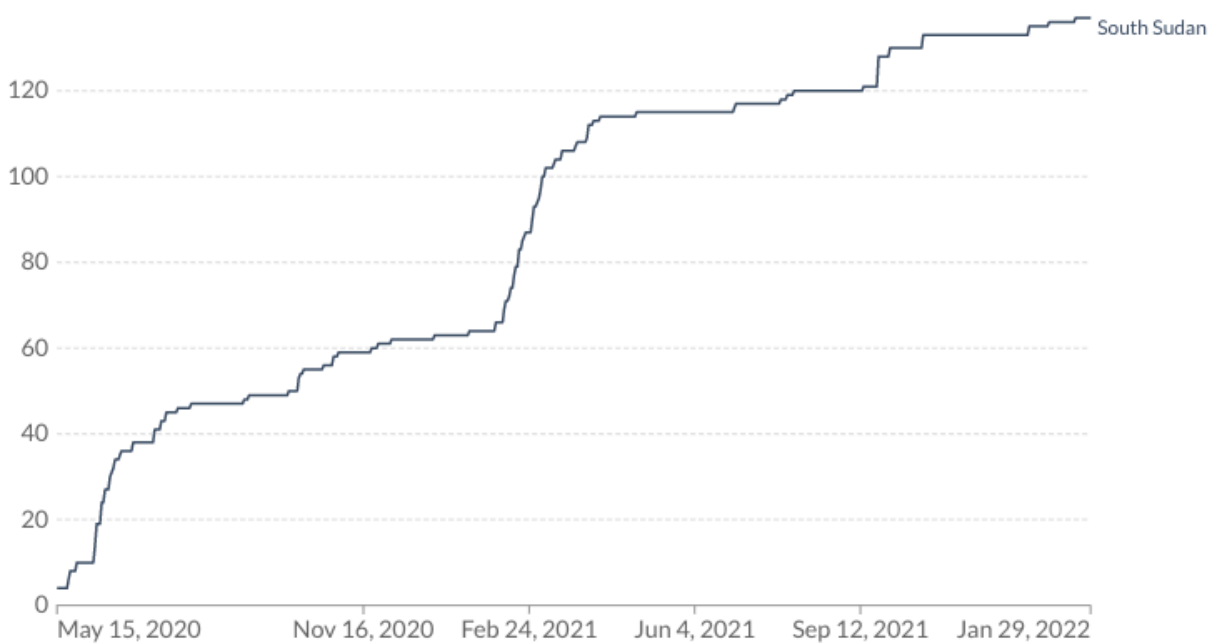

Source: Johns Hopkins University CSSE COVID-19 Data

CC BY

▶ May 15, 2020 ○ Jan 29, 2022

Every effort has been made to ensure that the information and the drug names and doses quoted in this Journal are correct. However readers are advised to check information and doses before making prescriptions. Unless otherwise stated the doses quoted are for adults.